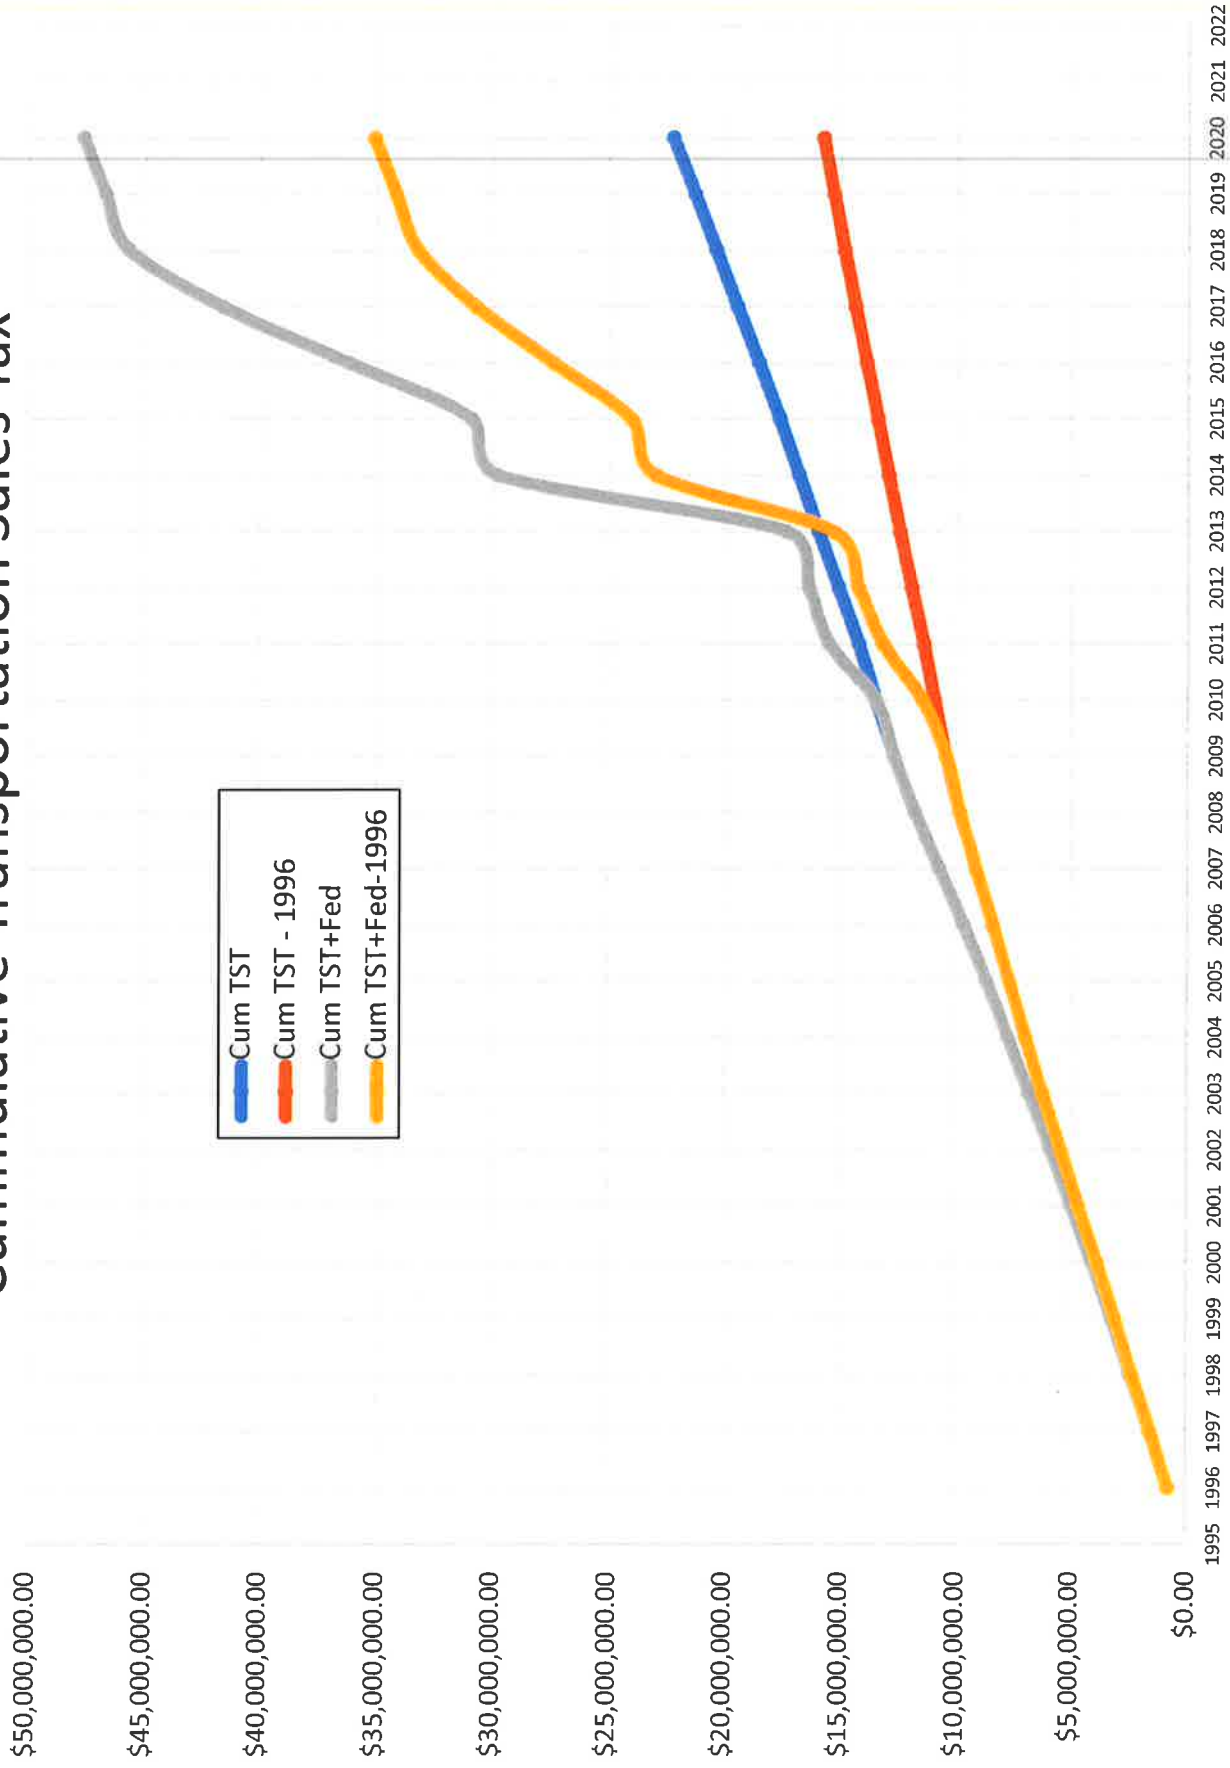

City of Grandview

Current Street Conditions

Figure 7. Average PASER value by year for long-term scenarios

Transportation Sales Tax History

TST in 1996 Dollars

Transportation Sales Tax - Actual and 1996 Dollars

Transportation Sales Tax - Actual and 1996 Dollars

Cummulative Transportation Sales Tax

Grandview Transportation Improvements

Legend

- Future_Improvements

Grandview Transportation Improvements

Legend

- Future_Improvements
- Recent_Projects