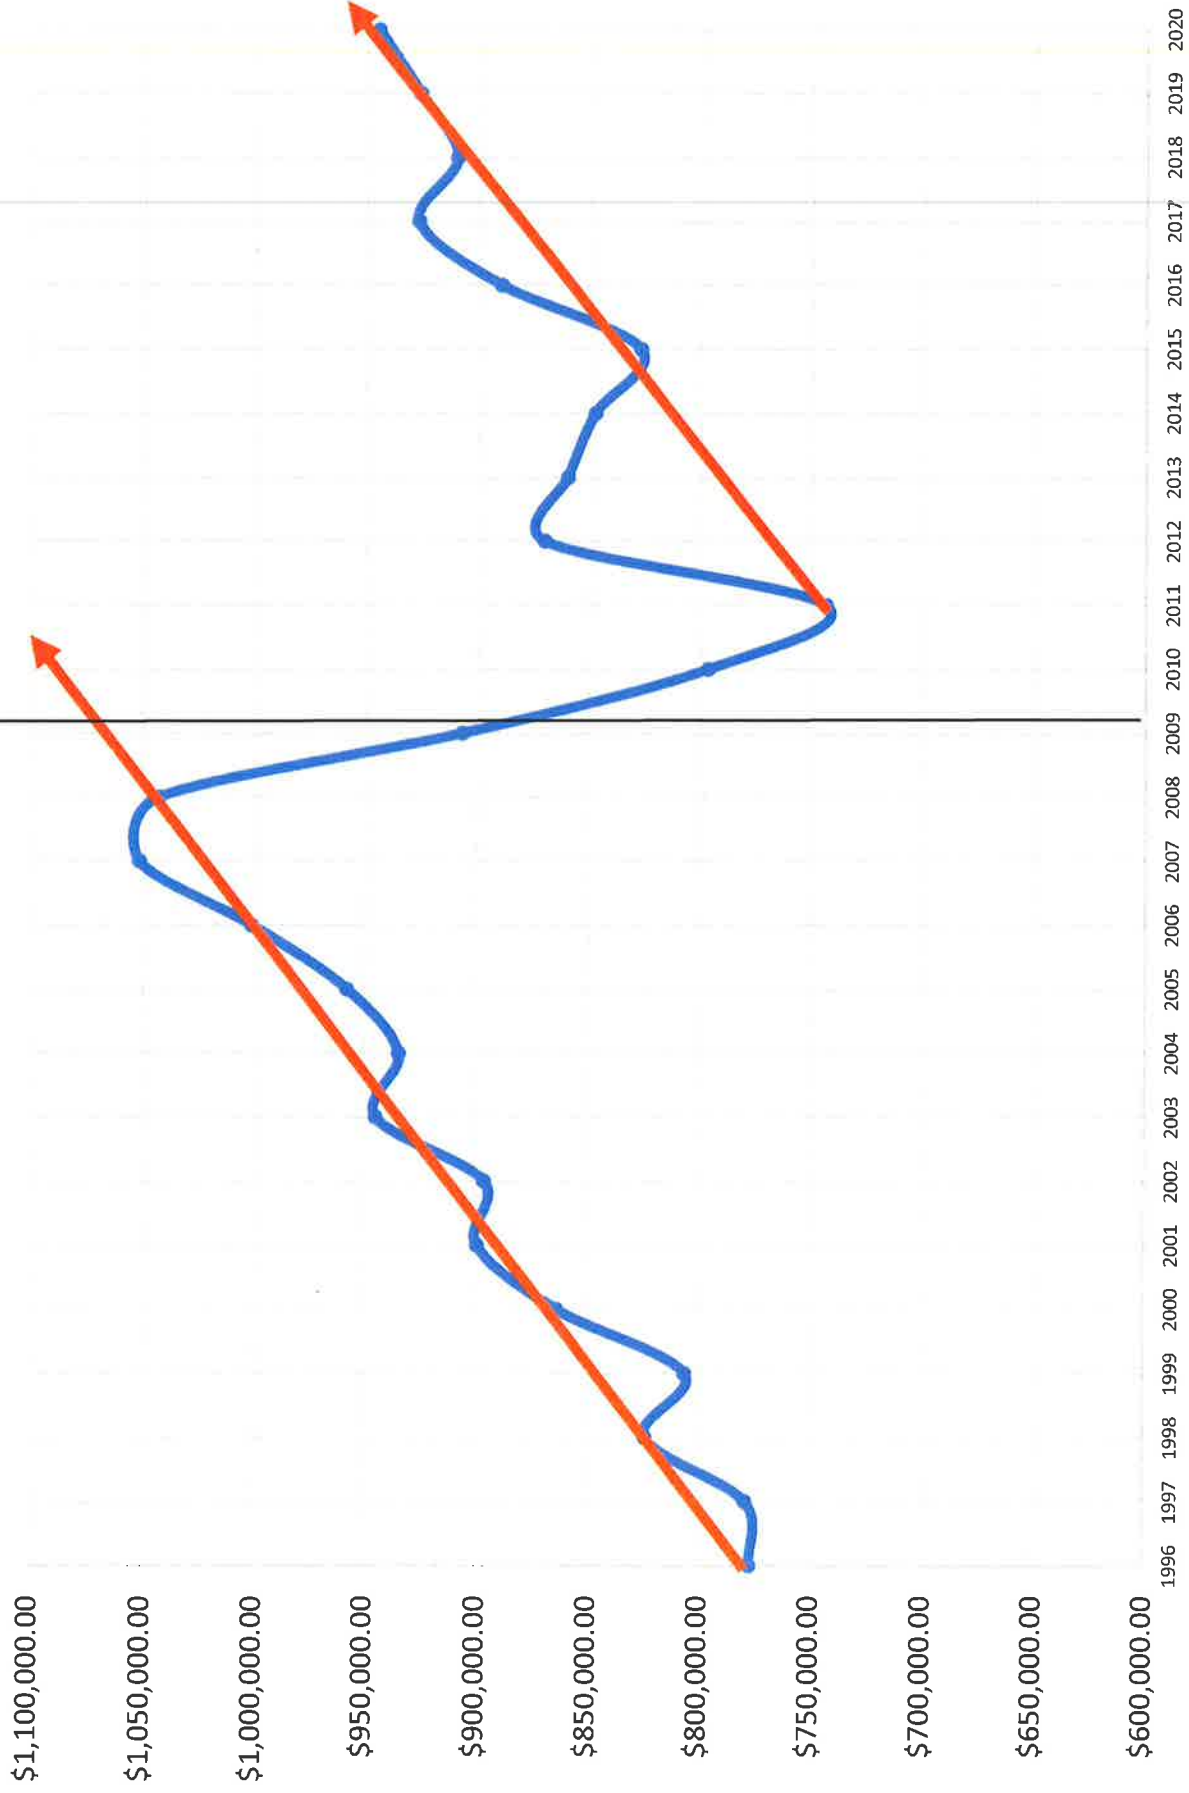

City of Grandview

Current Street Conditions

Figure 7. Average PASER value by year for long-term scenarios

Transportation Sales Tax History

TST in 1996 Dollars

Transportation Sales Tax - Actual and 1996 Dollars

Transportation Sales Tax - Actual and 1996 Dollars

Cummulative Transportation Sales Tax

Grandview Transportation Improvements

Legend

- Future_Improvements

Grandview Transportation Improvements

Legend

- Future_Improvements
- Recent_Projects