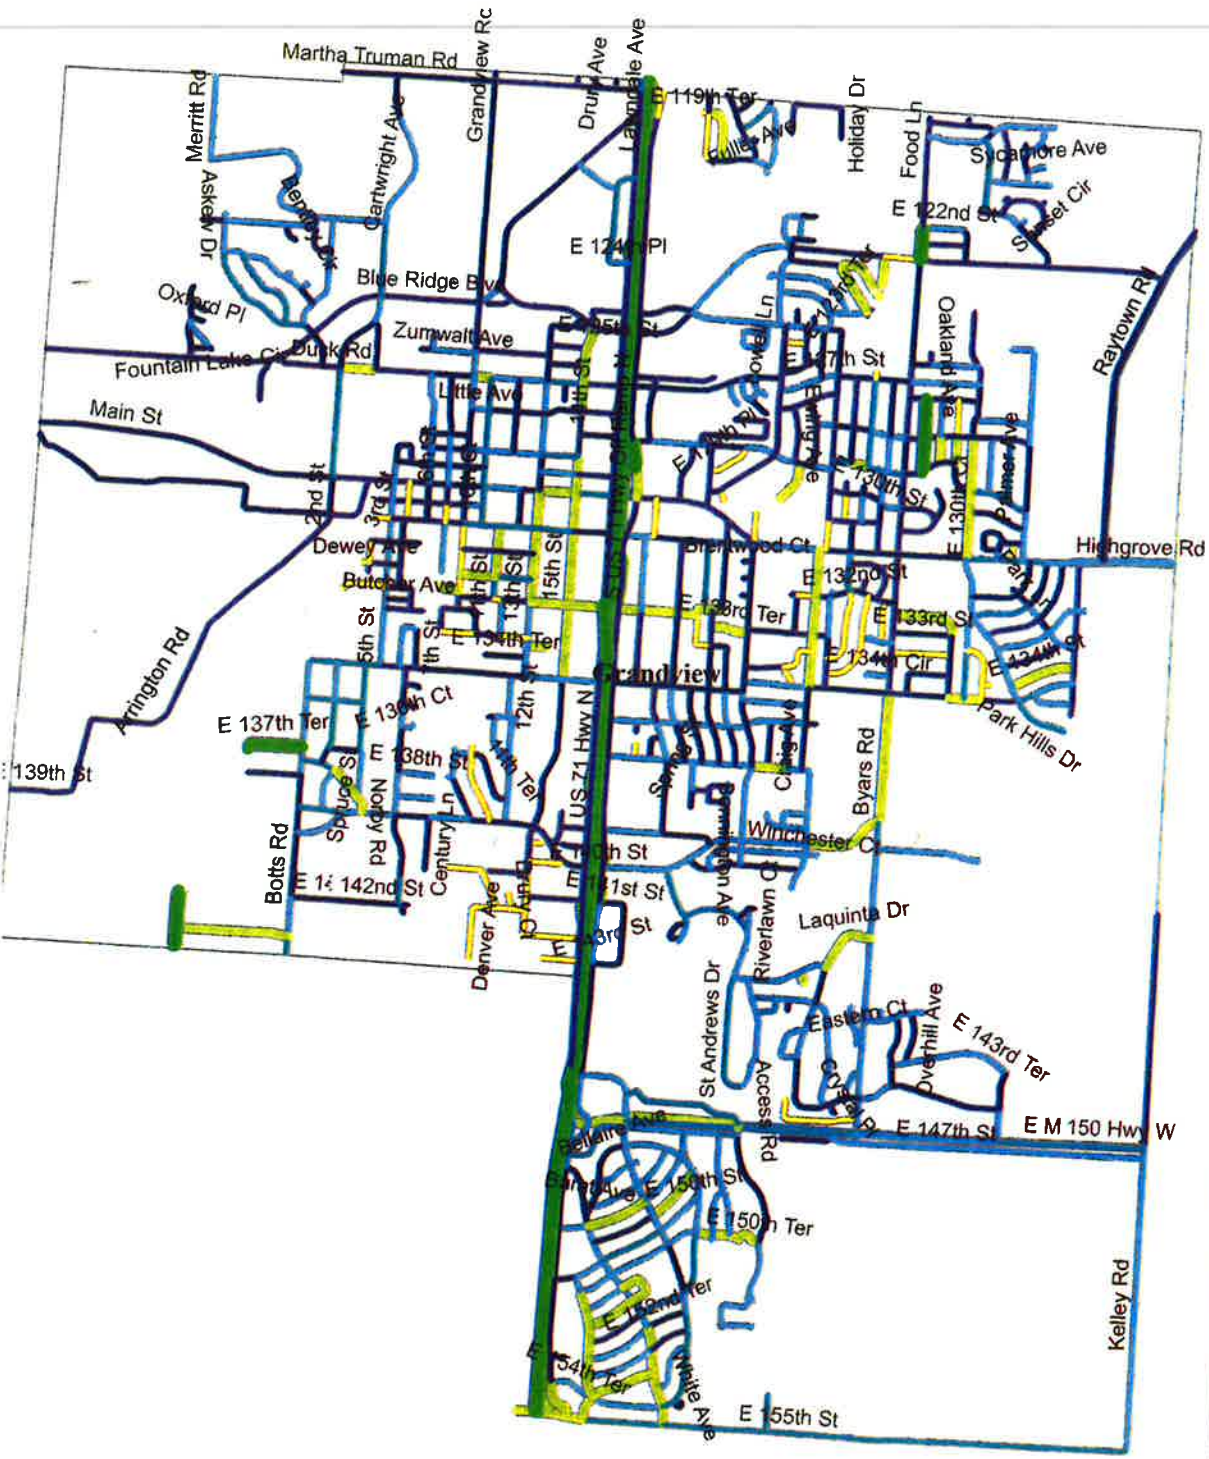

City of Grandview

Current Street Conditions

Figure 7. Average PASER value by year for long-term scenarios

Transportation Sales Tax History

TST in 1996 Dollars

Transportation Sales Tax - Actual and 1996 Dollars

Transportation Sales Tax - Actual and 1996 Dollars

Cummulative Transportation Sales Tax

Grandview Transportation Improvements

Legend

- Future_Improvements

Grandview Transportation Improvements

Legend

- Future_Improvements
- Recent_Projects