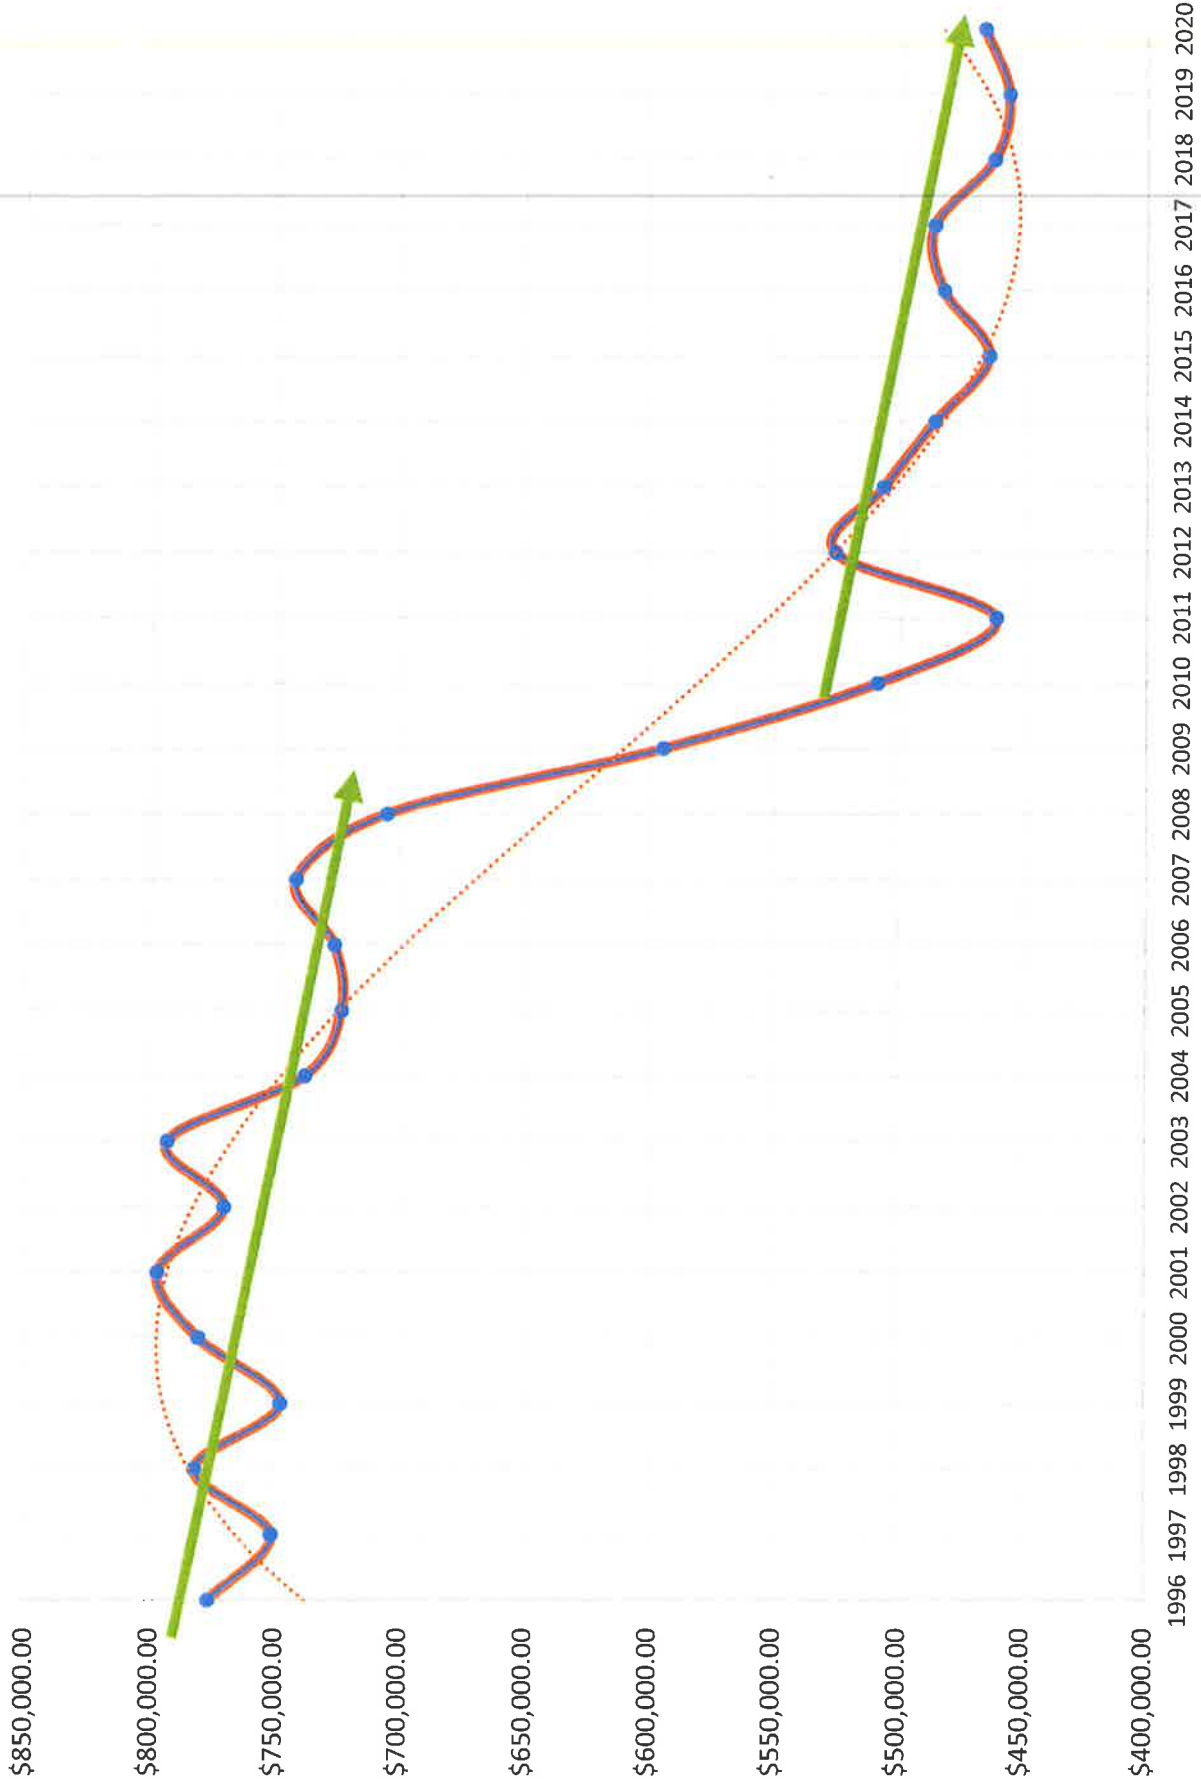

City of Grandview

Current Street Conditions

Figure 7. Average PASER value by year for long-term scenarios

Transportation Sales Tax History

TST in 1996 Dollars

Transportation Sales Tax - Actual and 1996 Dollars

Transportation Sales Tax - Actual and 1996 Dollars

Cummulative Transportation Sales Tax

Grandview Transportation Improvements

Legend

- Future_Improvements

Grandview Transportation Improvements

Legend

- Future_Improvements
- Recent_Projects