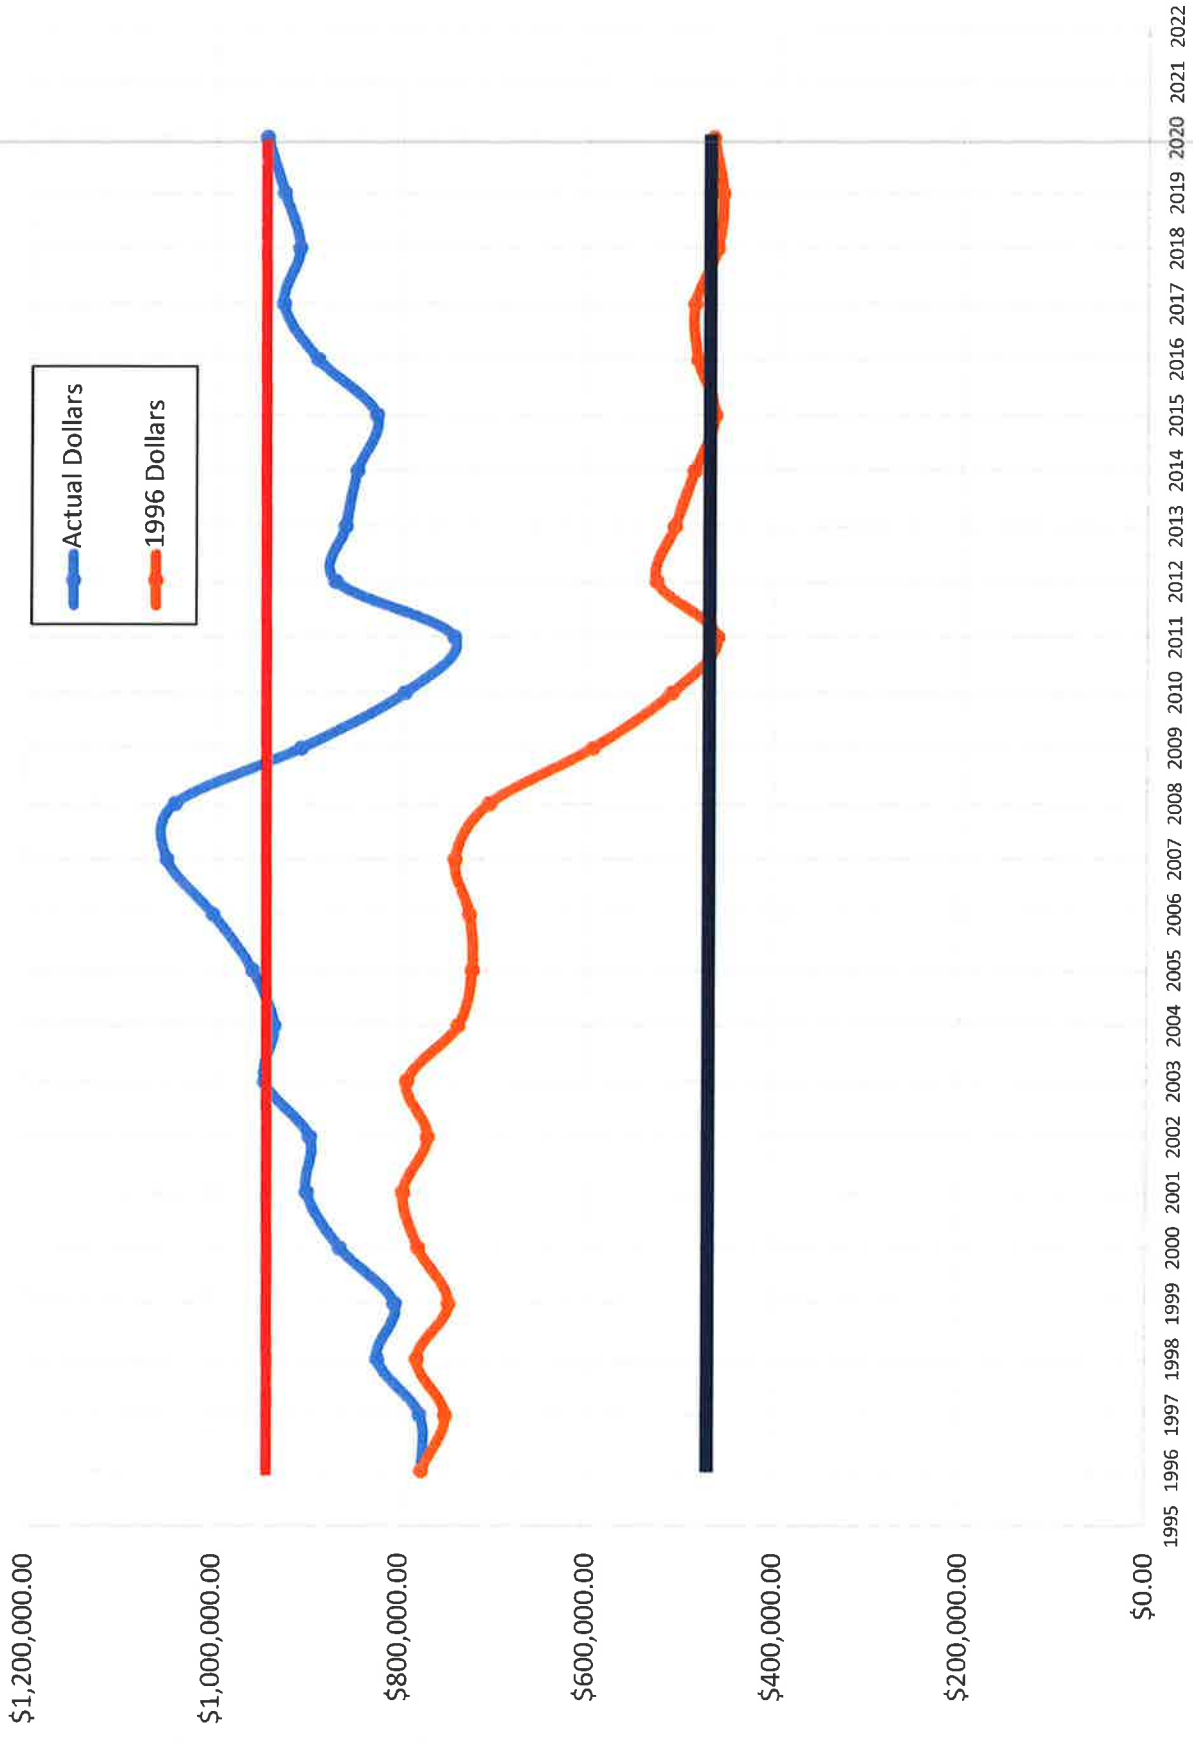

City of Grandview

Current Street Conditions

Figure 7. Average PASER value by year for long-term scenarios

Transportation Sales Tax History

TST in 1996 Dollars

Transportation Sales Tax - Actual and 1996 Dollars

Transportation Sales Tax - Actual and 1996 Dollars

Cummulative Transportation Sales Tax

Grandview Transportation Improvements

Legend

- Future_Improvements

Grandview Transportation Improvements

Legend

- Future_Improvements
- Recent_Projects