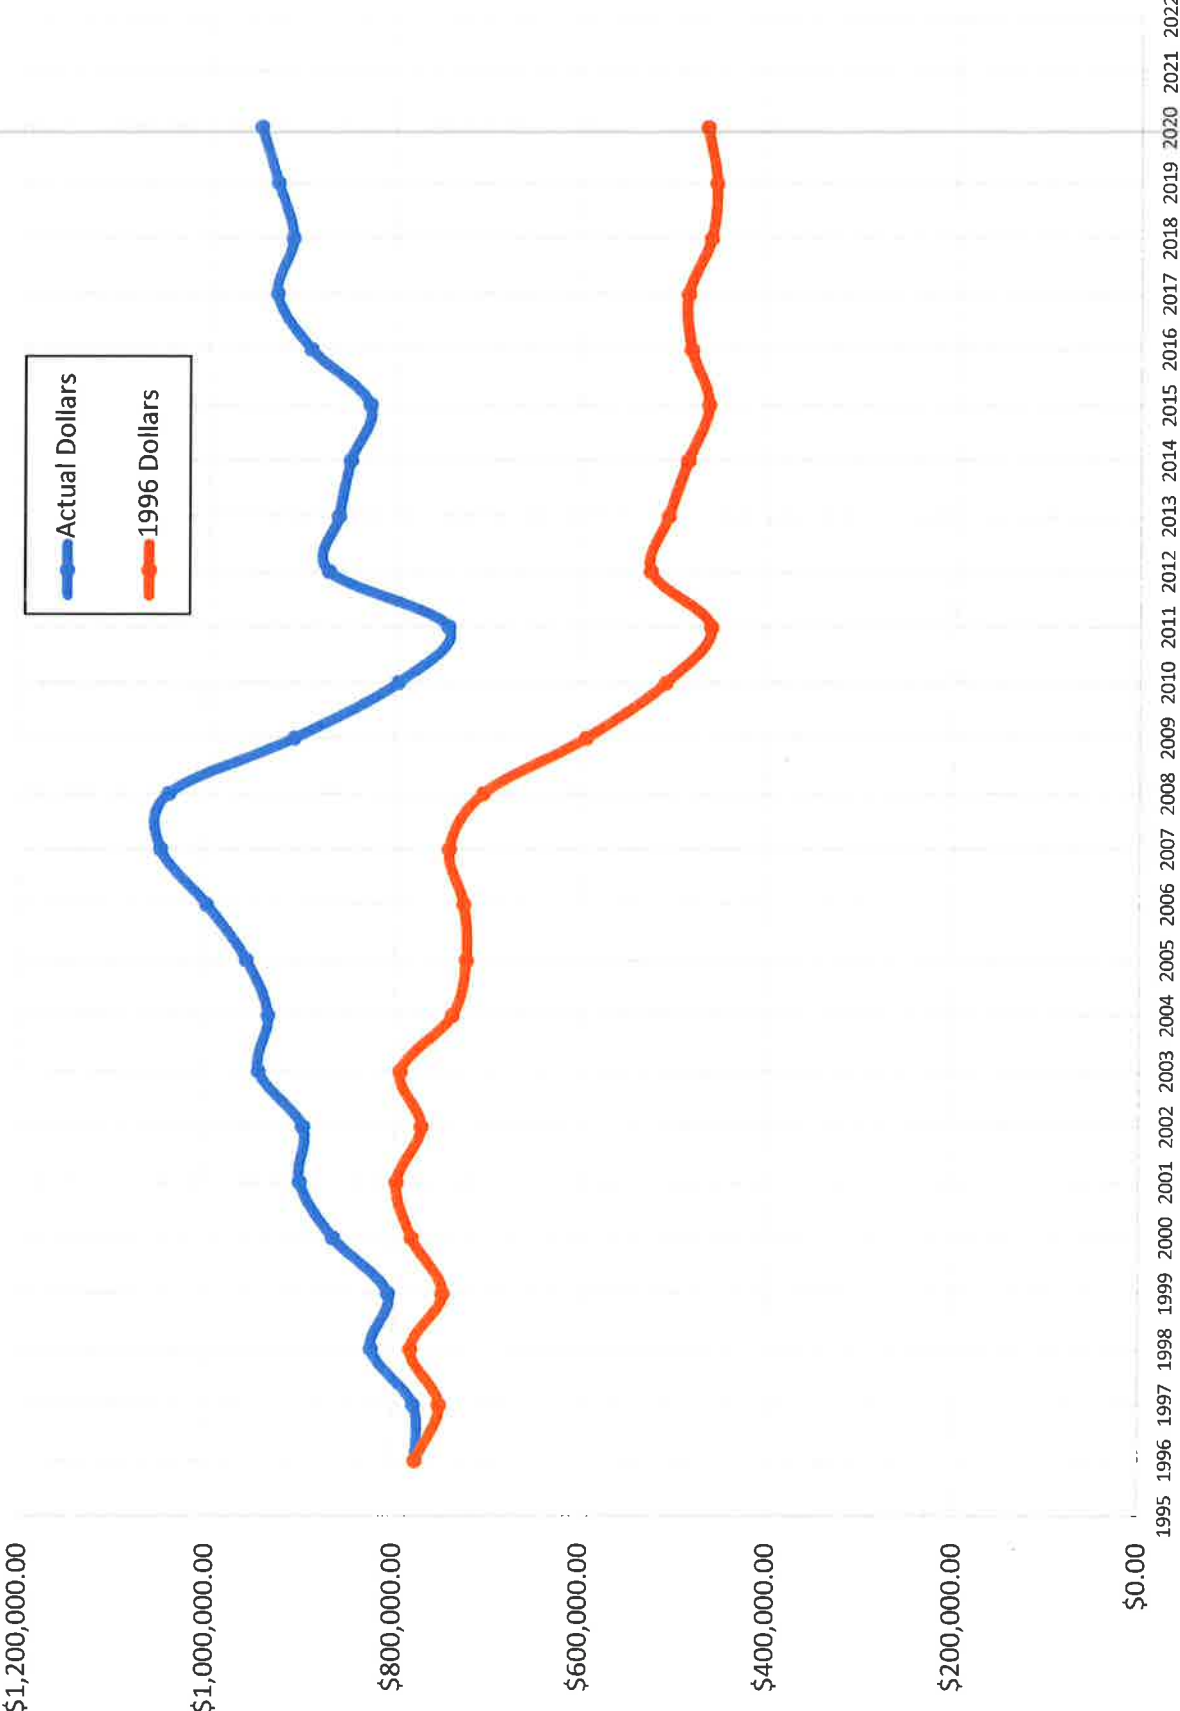

City of Grandview

Current Street Conditions

Figure 7. Average PASER value by year for long-term scenarios

Transportation Sales Tax History

TST in 1996 Dollars

Transportation Sales Tax - Actual and 1996 Dollars

Transportation Sales Tax - Actual and 1996 Dollars

Cummulative Transportation Sales Tax

Grandview Transportation Improvements

Legend

- Future_Improvements

Grandview Transportation Improvements

Legend

- Future_Improvements
- Recent_Projects