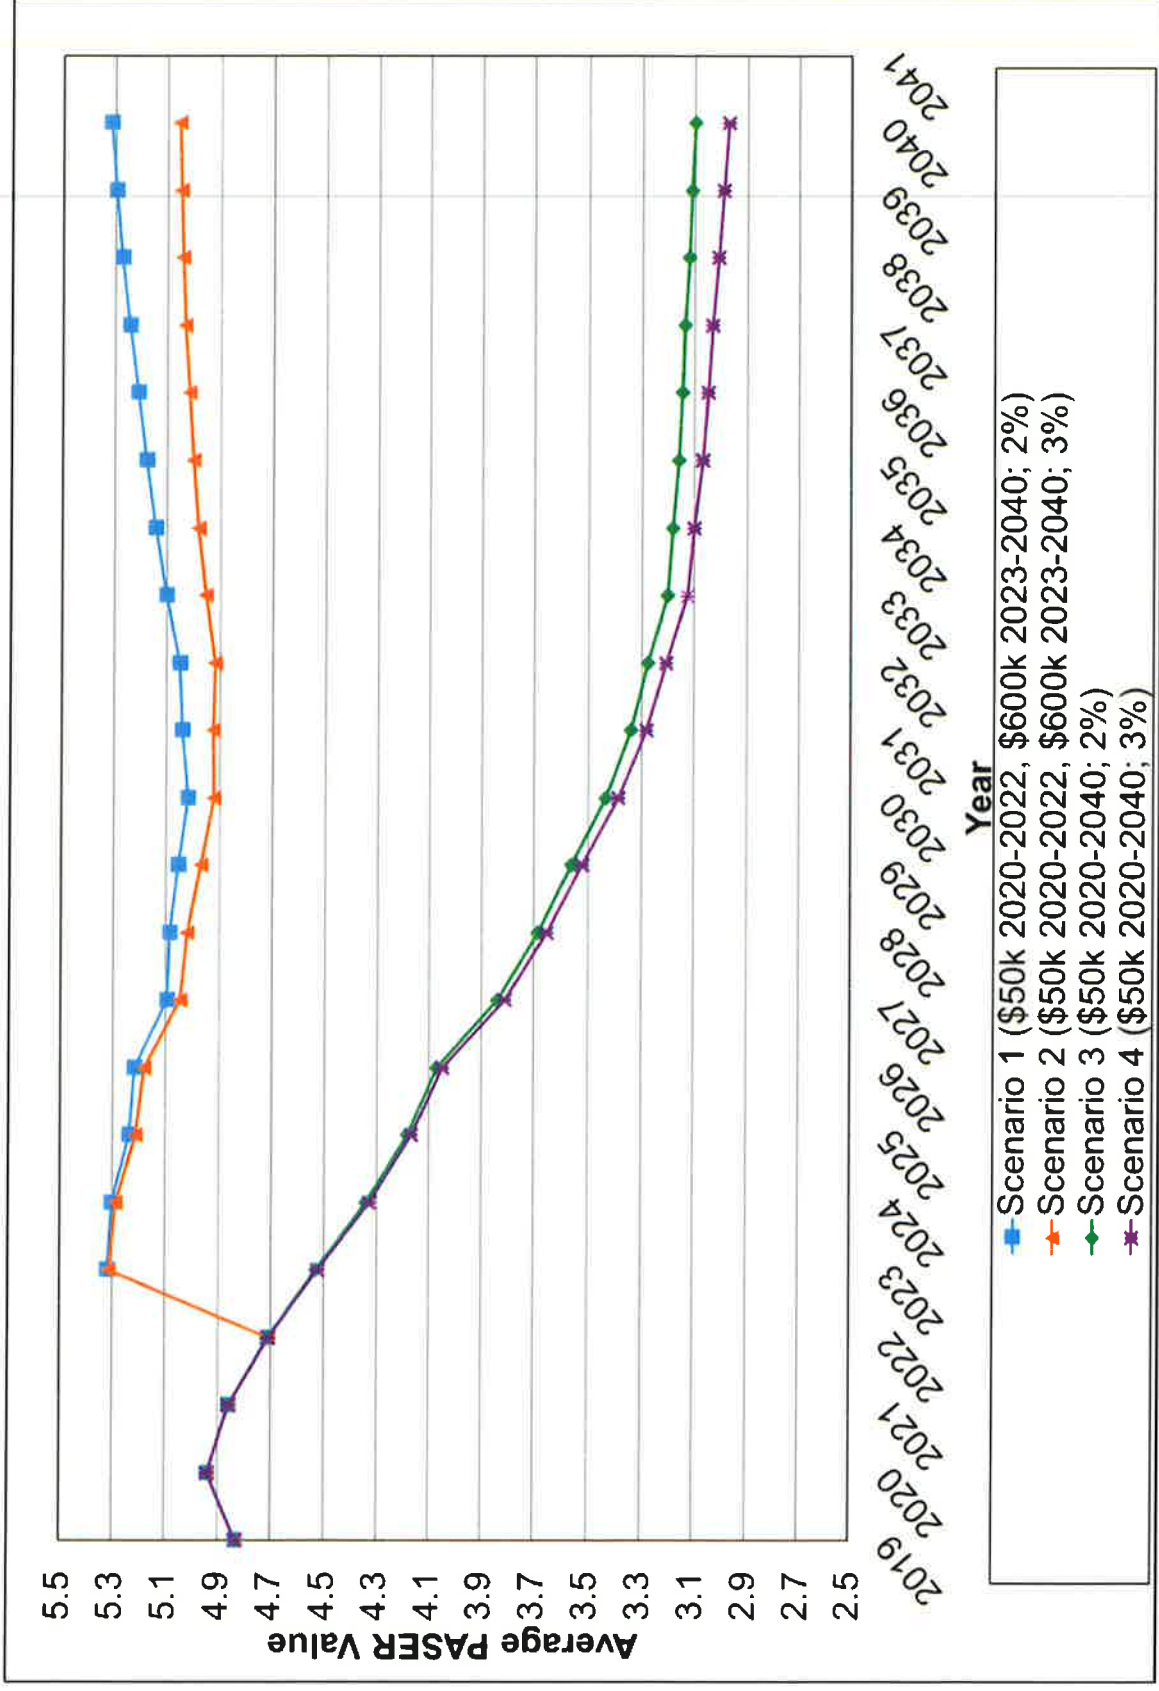

City of Grandview

Current Street Conditions

Figure 7. Average PASER value by year for long-term scenarios

Transportation Sales Tax History

TST in 1996 Dollars

Transportation Sales Tax - Actual and 1996 Dollars

Transportation Sales Tax - Actual and 1996 Dollars

Cummulative Transportation Sales Tax

Grandview Transportation Improvements

Legend

- Future_Improvements

Grandview Transportation Improvements

Legend

- Future_Improvements
- Recent_Projects